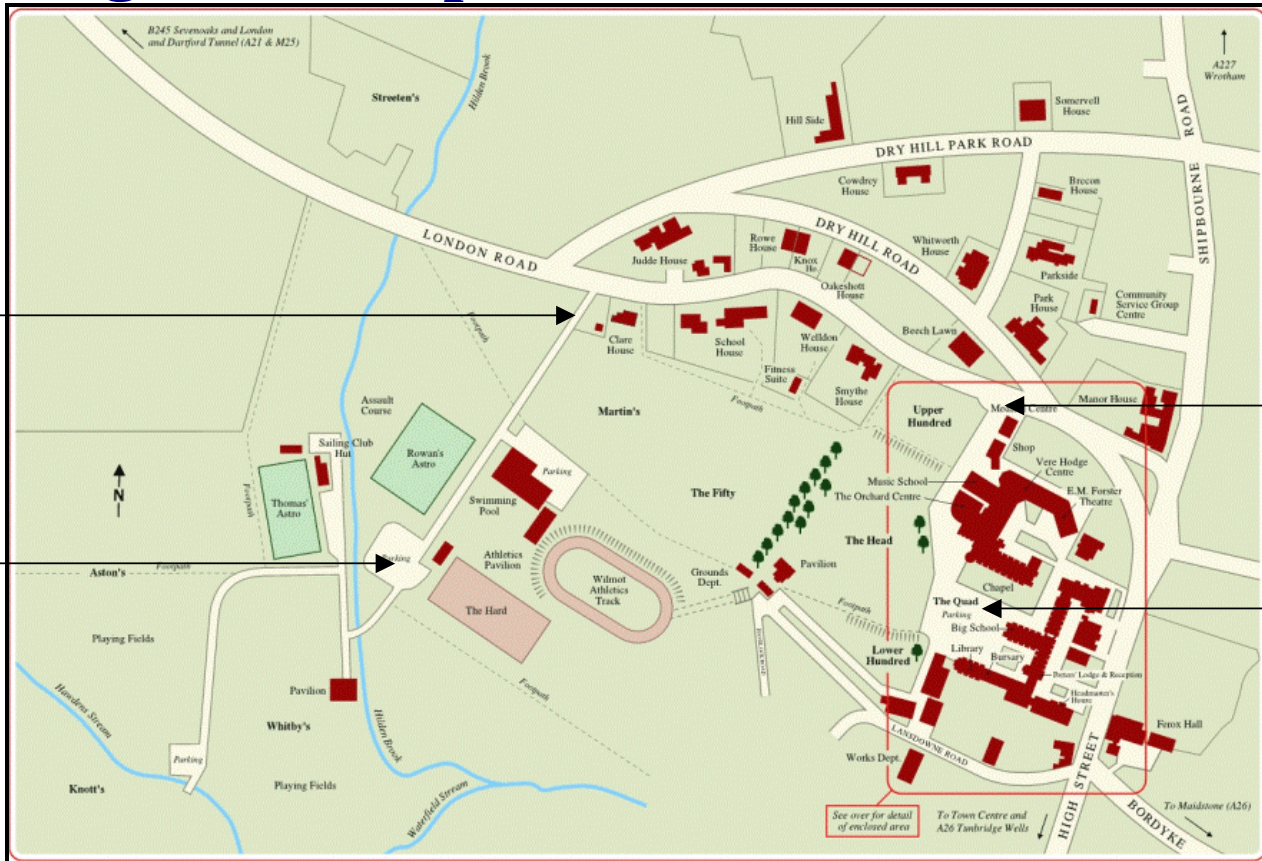

Tonbridge A.C.

Tonbridge School Sports Centre and Coach Parking

Sports Centre and Track entrance.

No parking for coaches.

Coaches please drop teams by entrance on main road.

Extra Car Parking

Main school entrance to be used for coach parking only.

The Quadrant Car Park

See over for detail of enclosed area

To Town Centre and A26 Tonbridge Wells

High Street

Bordyke

To Maidstone (A26)